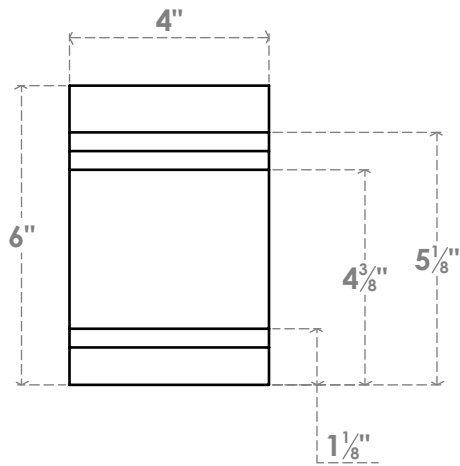

RFTP04X06X42PEC

4"W X 6"H X 42"L PESCADERO ARCHITECTURAL GRADE PVC RAFTER TAIL

SIDE PROFILE

FRONT PROFILE

ISOMETRIC

EKENA MILLWORK
 2300 WEST MAIN ST.
 CLARKSVILLE, TX 75426
 TOLL FREE: 866-607-0453
 WWW.EKENAMILLWORK.COM

NOTES

1. INSTALLATION TO BE COMPLETED IN ACCORDANCE WITH MANUFACTURER'S SPECIFICATIONS.
2. DRAWING MAY NOT BE TO SCALE
3. THIS DRAWING IS INTENDED FOR DESIGN AND PLANNING PURPOSES ONLY.
4. ALL INFORMATION CONTAINED HEREIN WAS CURRENT AT THE TIME OF DEVELOPMENT BUT MUST BE REVIEWED AND APPROVED BY THE PRODUCT MANUFACTURER TO BE CONSIDERED ACCURATE.
5. ARCHITECTURAL GRADE PVC PRODUCTS ARE MADE FROM EXPANDED CELLULAR PVC AND COME NATURALLY WHITE BUT MAY BE PAINTED