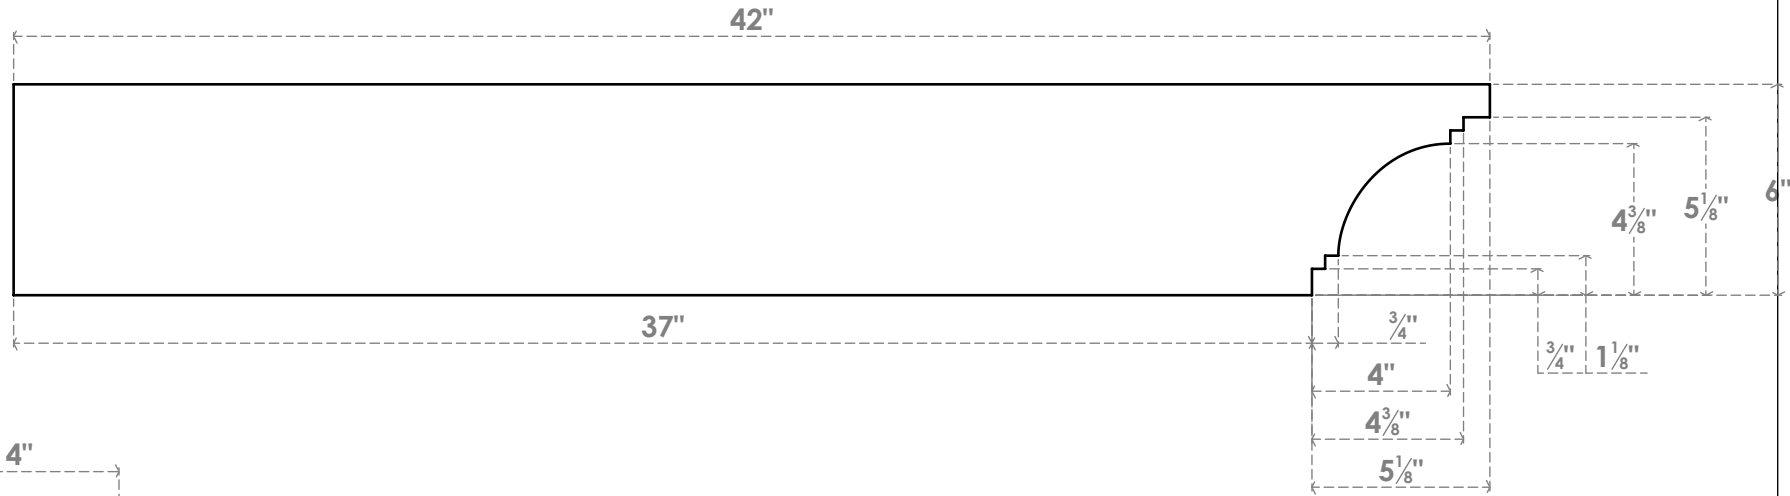

RFTP04X06X42PEC

4"W X 6"H X 42"L PESCADERO ARCHITECTURAL GRADE PVC RAFTER TAIL

SIDE PROFILE

FRONT PROFILE

ISOMETRIC

EKENA MILLWORK
 2300 WEST MAIN ST.
 CLARKSVILLE, TX 75426
 TOLL FREE: 866-607-0453
 WWW.EKENAMILLWORK.COM